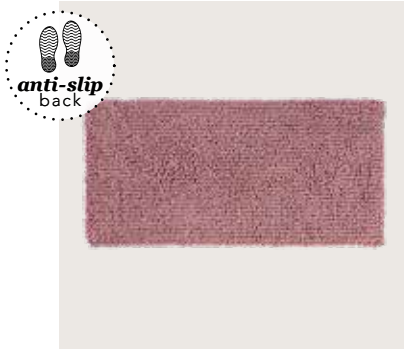

Riepilogo

SUMMARY

Tappeto bagno/Bathmat

Composizione/Composition: 100% poliestere/
polyester Colori/Colors: 4 varianti colore/4 color
variants Imballo/Pieces each box: 12 pezzi/pieces

MISURA / SIZE: 50x80 cm
TIM CODE: R31032 N500 0045 6000
EAN CODE: 80285583807080