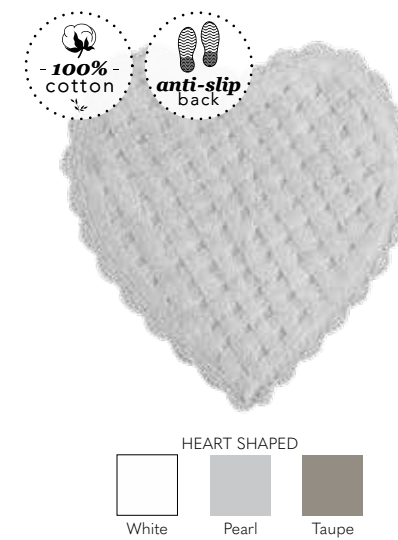

TAPPETO MADEIRA
MADEIRA BATHMAT

Composizione/Composition: 57% cotone/cotton, 32% poliestere/polyester, 11% altre fibre/other fibers - Disegni/Designs: 1 disegno in 3 varianti colore/1 design in 3 color variants - Imballo/Pieces each box: 12 pezzi/pieces

TIM CODE
MISURA / SIZE: Ø60 cm
R31030 STD 8336 6000

EAN CODE
MISURA / SIZE: Ø60 cm
802855837674