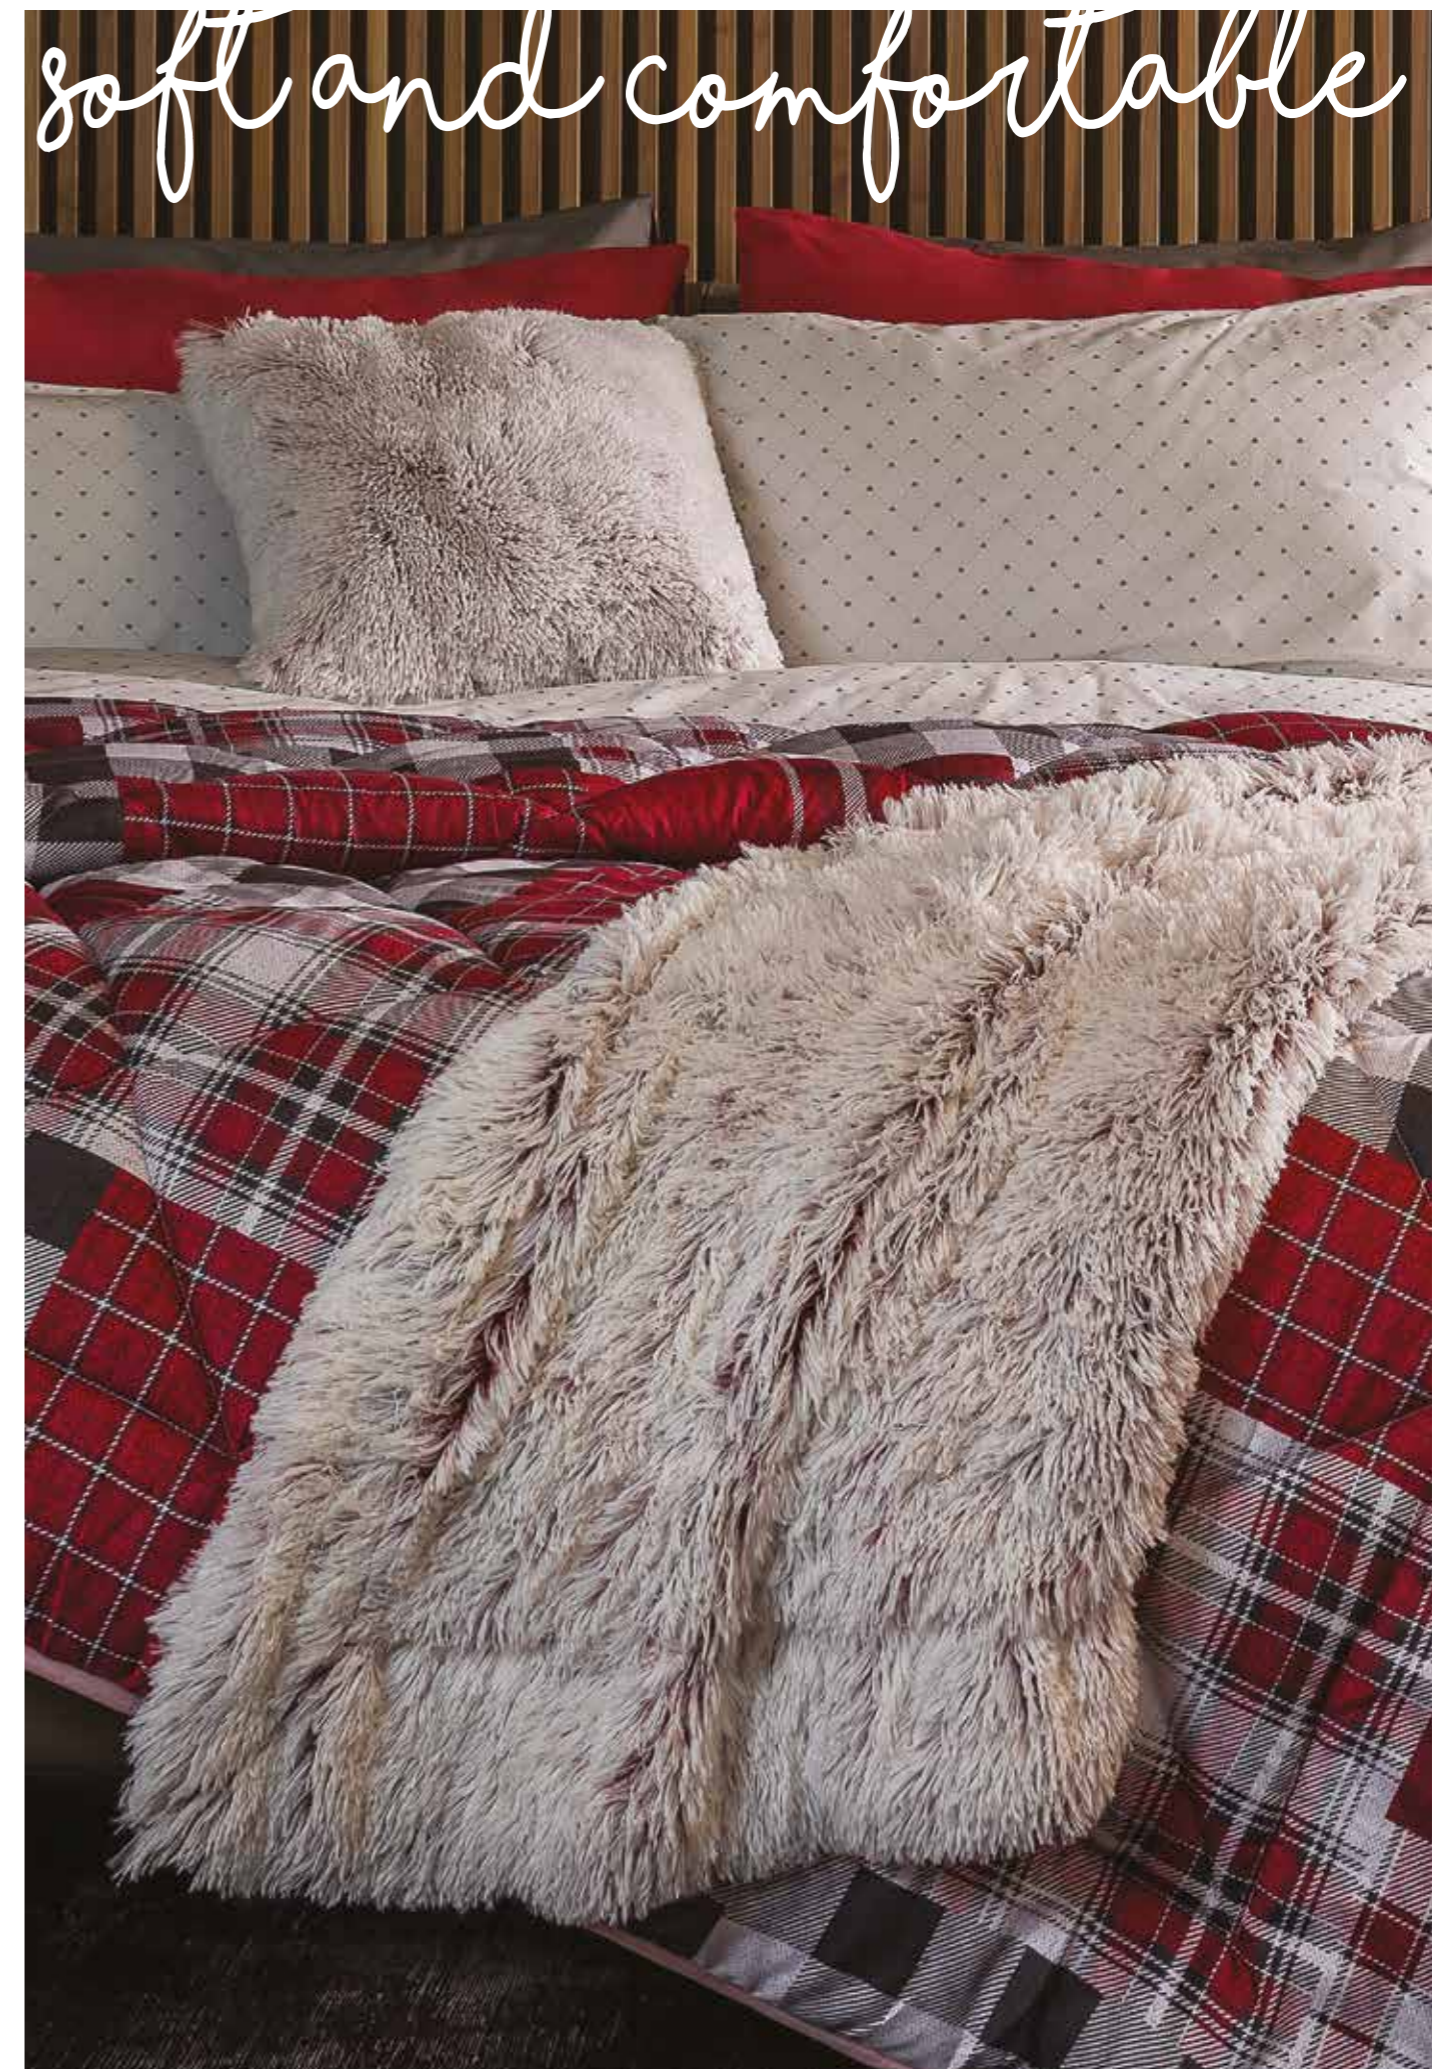

Coperta Fluffy

Fluffy blanket

Misura / Size: 120x160 cm, 150x200 cm, 200x250 cm - **Composizione / Composition:** 80% acrilico / acrylic 20% poliestere / polyester - **Disegni / Designs:** 1 disegno in 2 varianti colore / 1 design in 2 color variants - **Imballo / Pieces each box:** 10 pezzi / pieces

brown

grey

Cuscino Fluffy

Fluffy cushion

Misura / Size: 45x45 cm - **Composizione / Composition:** Rivestimento / Cover: 80% acrilico / acrylic 20% poliestere / polyester, Imbottitura / filling: 100% poliestere / polyester - **Disegni / Designs:** 1 disegno in 2 varianti colore / 1 design in 2 color variants - **Imballo / Pieces each box:** 12 pezzi / pieces

brown

grey