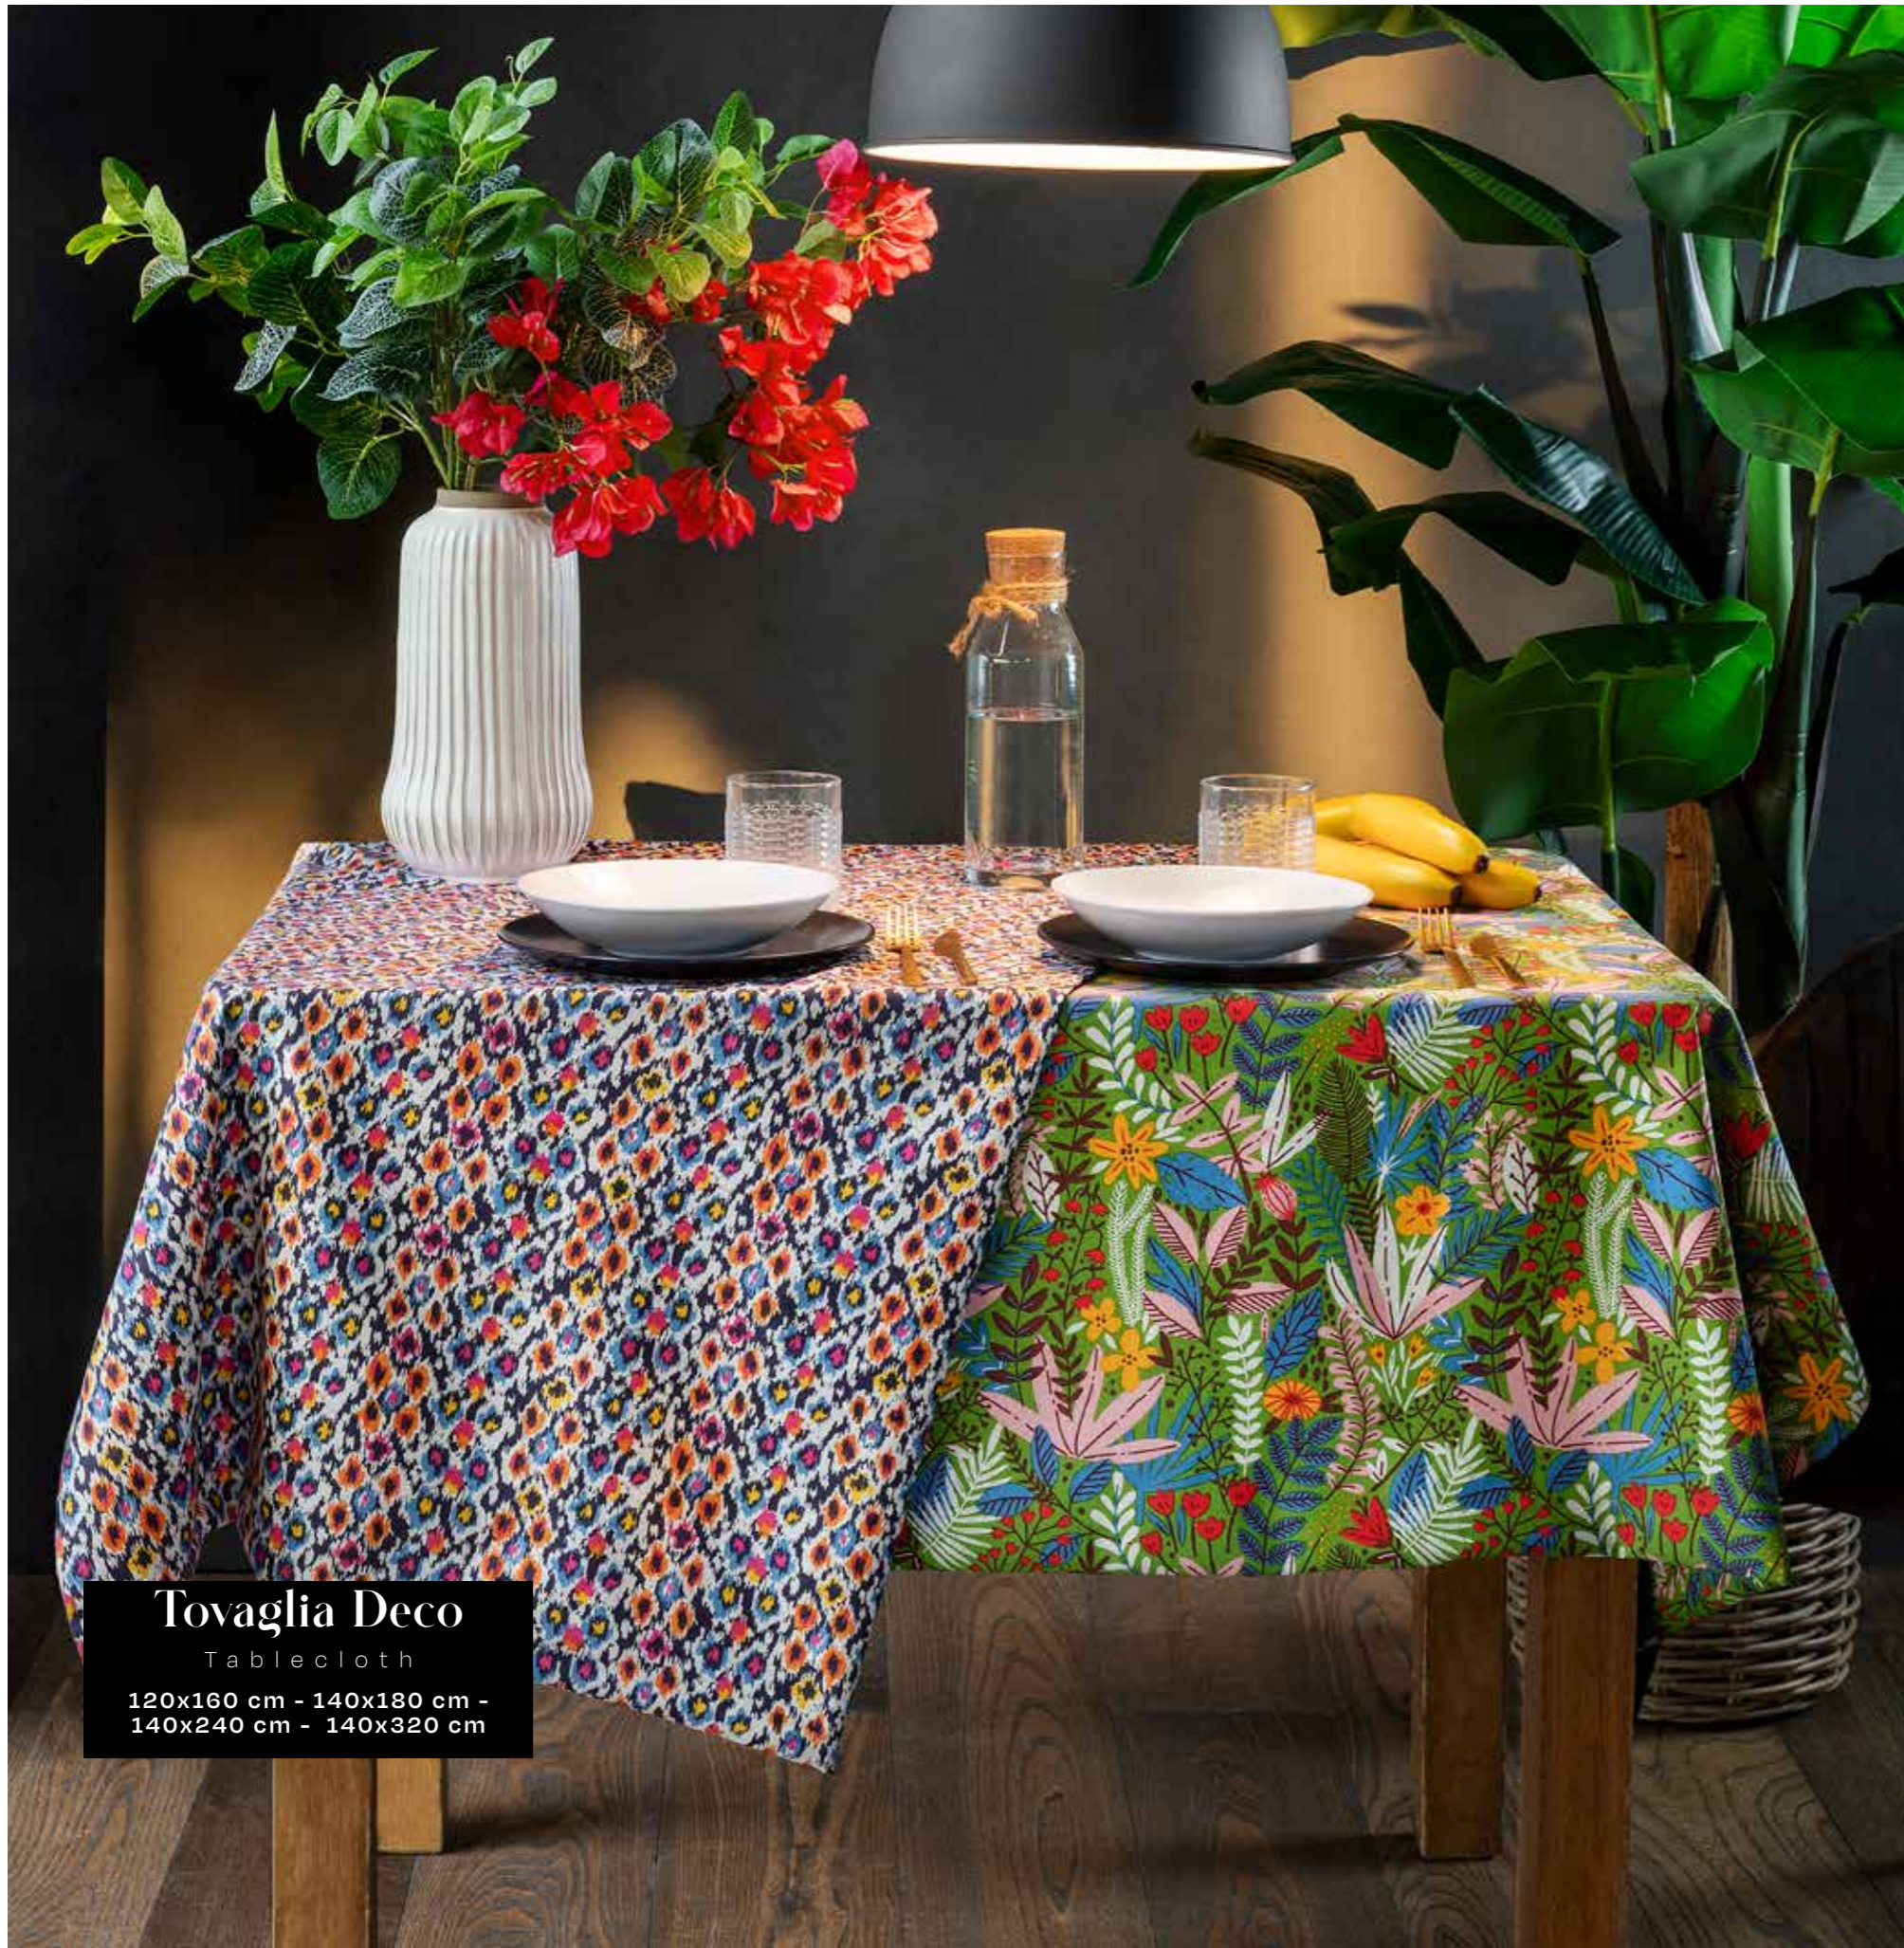

Tovaglia Deco
Tablecloth
120x160 cm - 140x180 cm -
140x240 cm - 140x320 cm