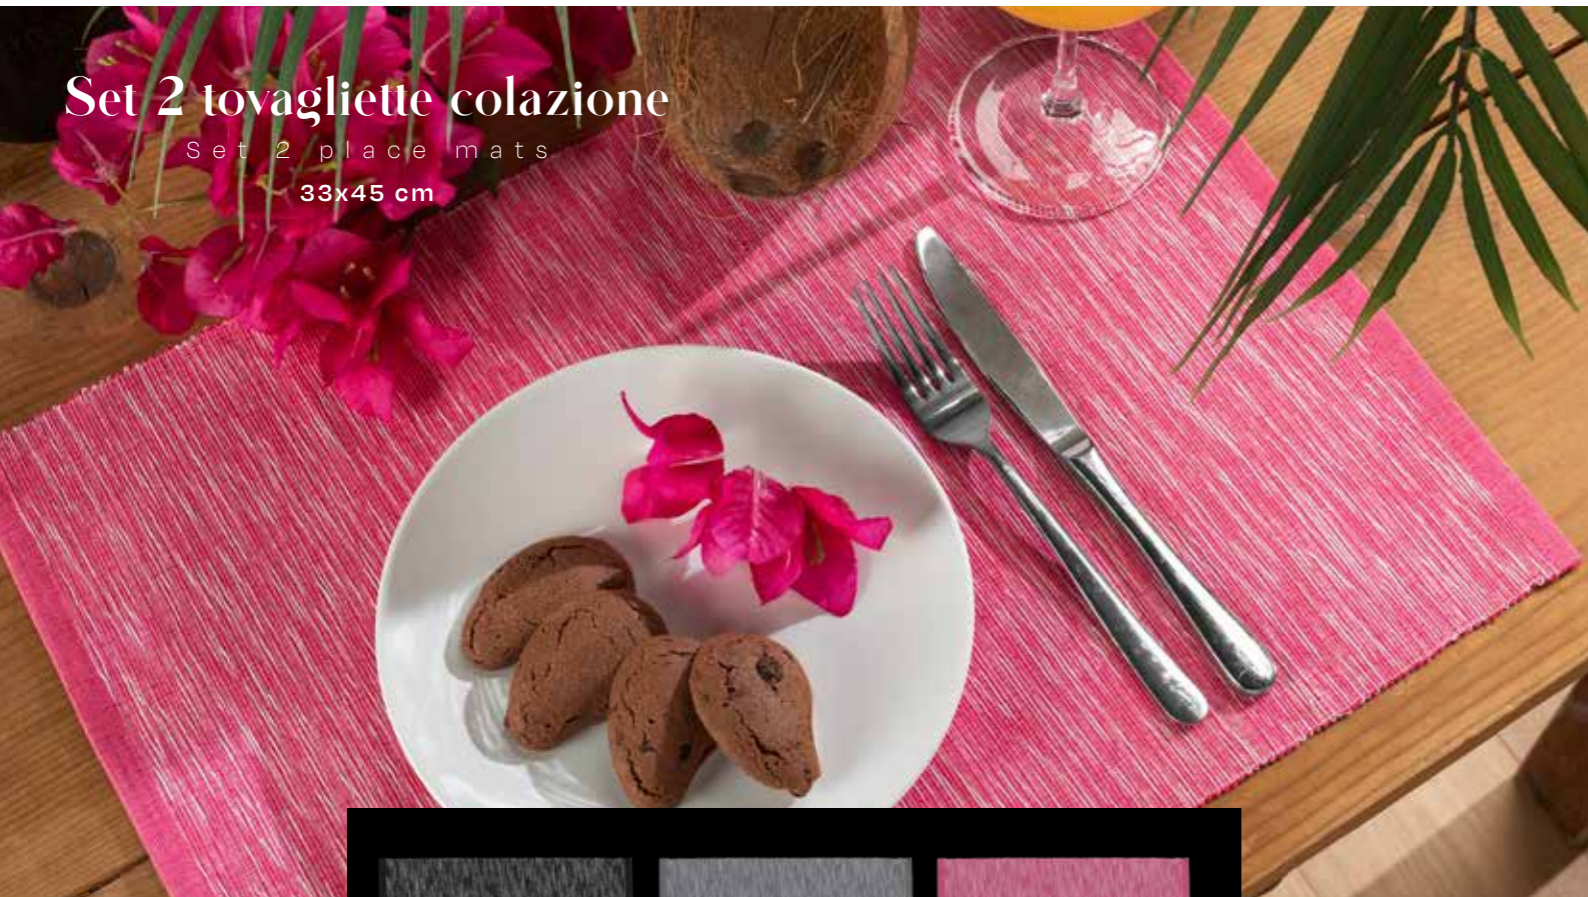

Set 2 tovagliette colazione

Set 2 place mats
33x45 cm