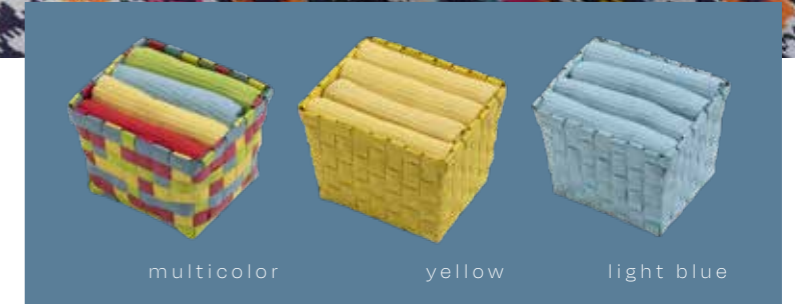

multicolor   yellow   light blue