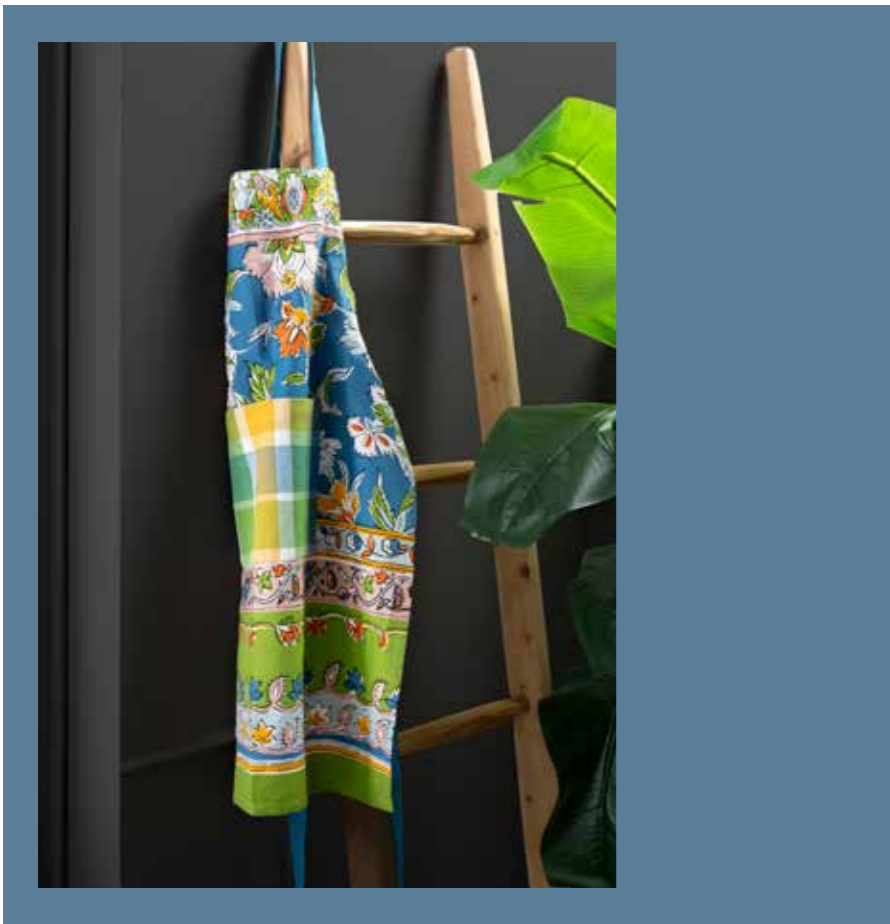

33x45 cm

Set 2 strofinacci

Set 2 kitchen towels

45x65 cm

yellow

blue

AVANA

AVANA