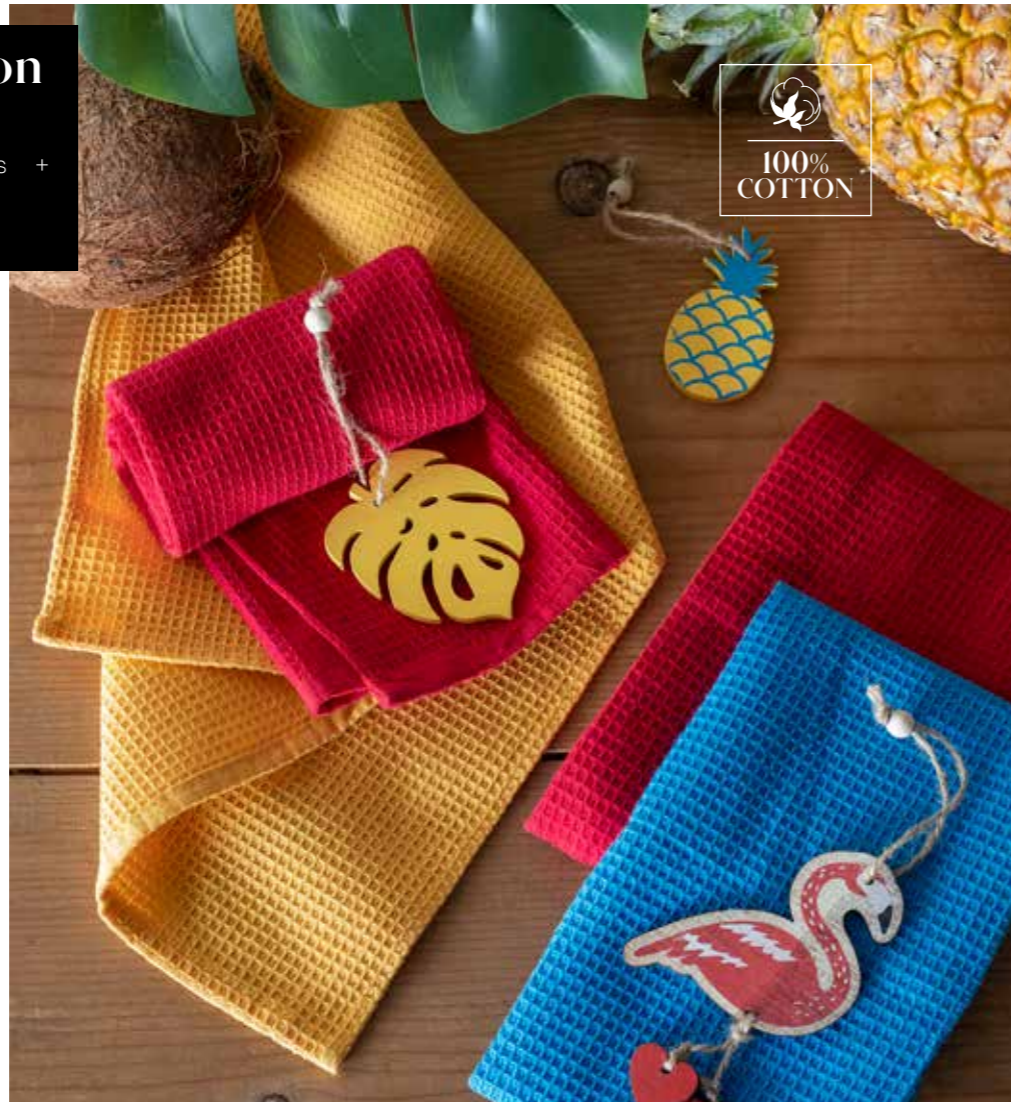

Set 2 strofinacci con accessorio

Set 2 kitchen towels + accessory
40x60 cm