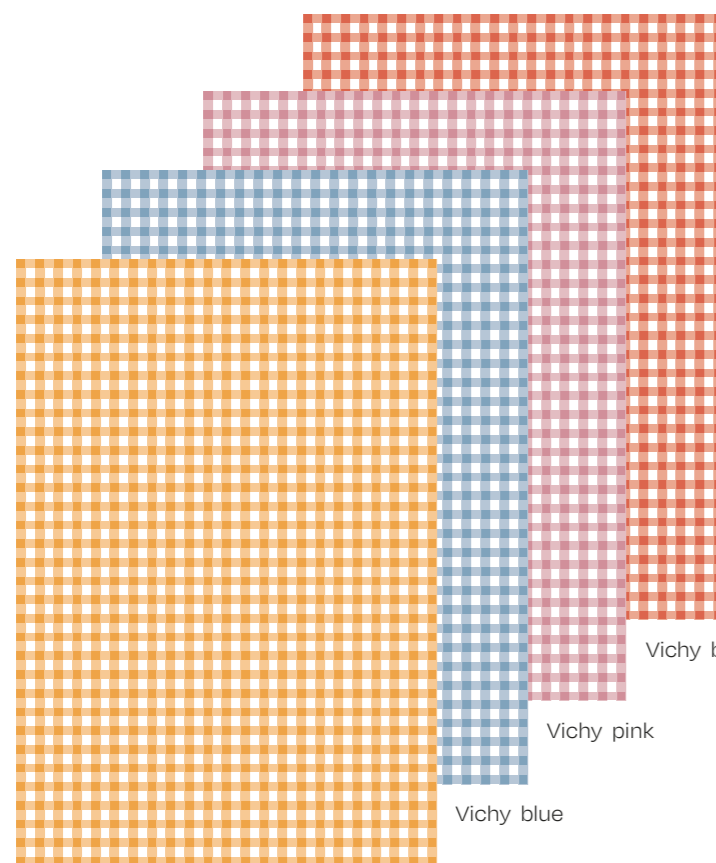

EAN CODE:	TIM CODE:
120x160: 8028558533674	120x160: B1100145 M53 0046 6000
140x180: 8028558533681	140x180: B1100145 06P 0046 6000
140x240: 8028558533698	140x240: B1100145 12P 0046 6000

Vichy blue

Vichy ochre

Vichy pink

SET 3 STROFINACCI SET 3 KITCHEN TOWELS

Composition / Composizione:
80% cotone - cotton
20% poliestere - polyester
Dimensioni / Size: 45x65 cm
Disegni / Designs: 1 disegno / Design
Colori / Colors: 4 varianti colore / color variants
Imballo / Pieces each box: 24 set

EAN CODE: 8028558533773
TIM CODE: B145280 3PZ 0420 6000

Vichy ochre

Vichy blue

Vichy pink

Vichy brick

TOVAGLIA TABLECLOTH

Composition / Composizione:
80% cotone - cotton
20% poliestere - polyester
Dimensioni / Size: 120x160 cm, 140x180 cm, 140x240 cm
Disegni / Designs: 1 disegno / Design
Colori / Colors: 4 varianti colore / color variants
Imballo / Pieces each box: 12 pz / pcs