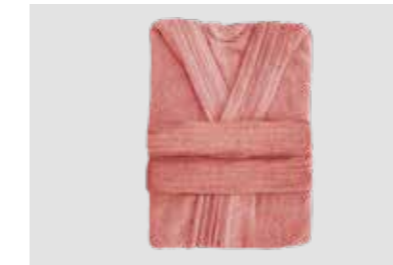

NAV CODE:
60x80 cm:
B100170-B001 0625 ST_0077 0046

SOLID COLOR

Accappatoio

BATHROBE

Composition: 100% cotone - cotton / Disegni - Designs: 1 disegno in 4 varianti colore - 1 design in 4 color variants / Imballo - Pieces each box: 16 pezzi - pieces