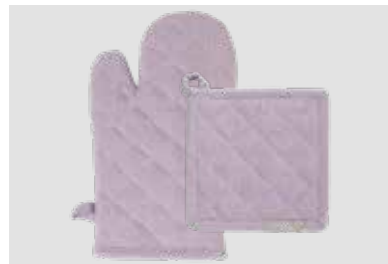

PIED DE POULE