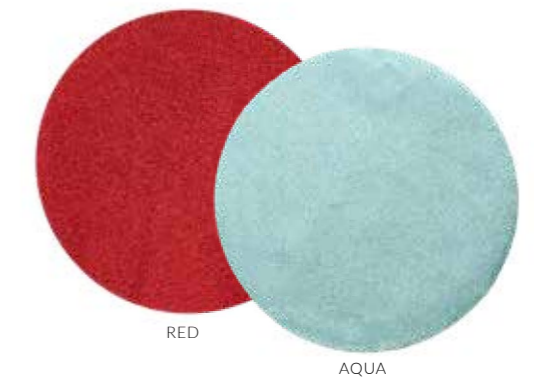

02.

Set 2 sottopiatti Nutcracker

SET 2 UNDERPLATES

Misura · Size: Ø 38 cm