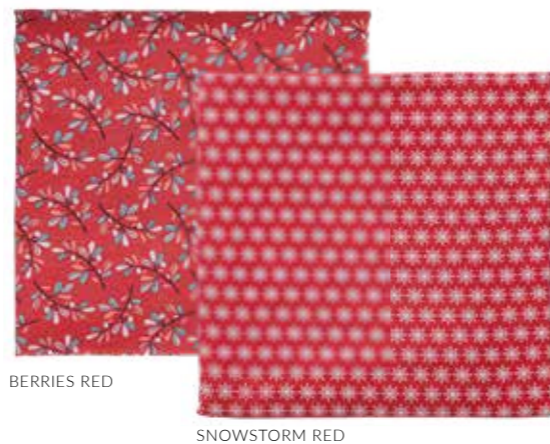

03.

Tovaglia stampata Nutcracker

PRINTED TABLECLOTH

Misura • Size: 120x160 cm, 140x180 cm, 140x240 cm

BERRIES RED