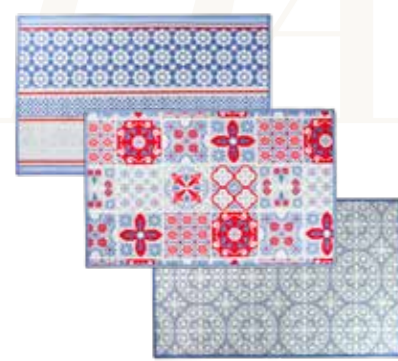

CALIPSO

MARtha DIMOS ELENI
PERIWINKLE RED PERIWINKLE

Tappeto Marostica
MAROSTICA CARPET

Composition: fronte - front: 100% poliammide - polyamide, retro - back: 100% latex - latex / Disegni - Designs: 3 disegni in 1 variante colore - 3 designs in 1 color variant / Imballo - Pieces each box: 12 pezzi - pieces

EAN CODE:	TIM CODE:
50x80 cm: 8028558462530	50x80 cm: R21056 N500 0190 6000
57x115 cm: 8028558462547	57x115 cm: R21056 N102 0190 6000
57x140 cm: 8028558462554	57x140 cm: R21056 N509 0190 6000
57x240 cm: 8028558462561	57x240 cm: R21056 N526 0190 6000