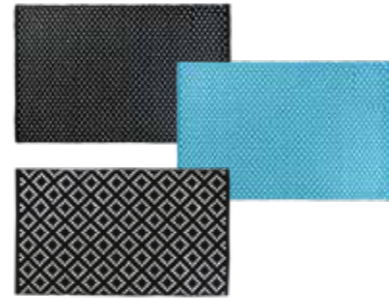

EAN CODE:
50x80 cm:
8028558477633

TIM CODE:
50x80 cm:
R31070 N500 0190 6000

CALIPSO

Tappeto Asiago
ASIAGO CARPET

Composition: 90% cotone - cotton, 10% altre fibre - other fibers / Disegni - Designs: 2 disegni in 2 varianti colore - 2 designs in 2 color variant / Imballo - Pieces each box: 12 pezzi - pieces