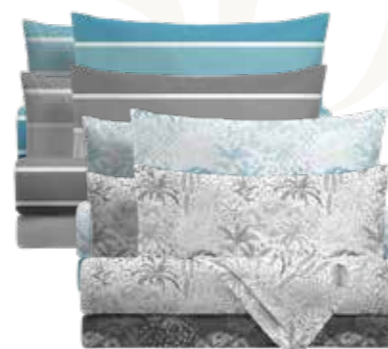

Completo letto
BED SET

Composition: 100% cotone - cotton / Disegni - Designs: 2 disegni in 2 varianti colore - 2 designs in 2 color variants / Imballo - Pieces each box: 10 pezzi - pieces

EAN CODE:	TIM CODE:
Single: 8028558461144	Single: B2100667 S 8510 6000
P1/2: 8028558461151	P1/2: B2100667 P1/2 8510 6000
Double: 8028558461168	Double: B2100667 M 8510 6000