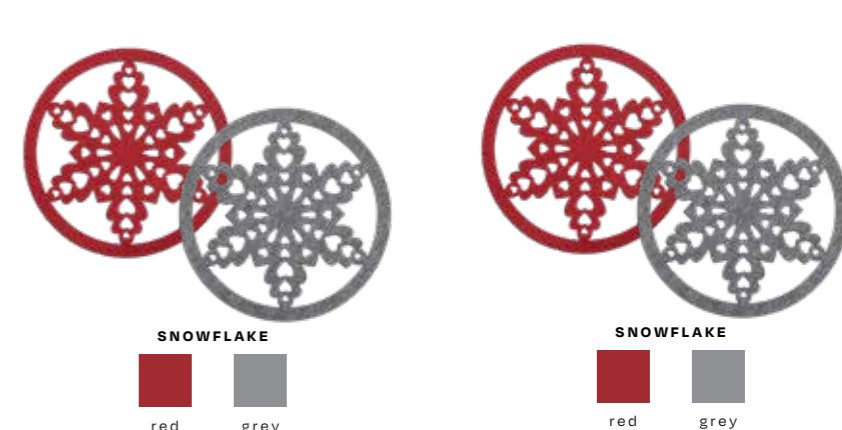

RIEPILOGO

SUMMARY

SNOWFLAKE
red grey

SNOWFLAKE
red grey

SET 4 SOTTOPIATTI SET 4 UNDERPLATES

Composition: 100% polipropilene - polypropylene / Disegni - Designs: 1 disegno in 2 varianti colore - 1 design in 2 color variants / Imballo - Pieces each box: 12 pezzi - pieces

EAN CODE: 8028558444901
TIM CODE: B74163 04PZ 8458 6000
Ø 30 cm: Ø 30 cm:

SET 4 SOTTOBICCHIERI SET 4 COASTERS

Composition: 100% polipropilene - polypropylene / Disegni - Designs: 1 disegno in 2 varianti colore - 1 design in 2 color variants / Imballo - Pieces each box: 12 pezzi - pieces

EAN CODE: 8028558444918
TIM CODE: B74164 04PZ 8458 6000
Ø 11 cm: Ø 11 cm:

GREMBIULE APRON

Composition: 100% cotone - cotton / Disegni - Designs: 1 disegno in 1 variante colore - 1 design in 1 color variant / Imballo - Pieces each box: 12 pezzi / pieces

EAN CODE: 8028558441801
TIM CODE: B66501 STD 8449 6001
60x80 cm: 60x80 cm: