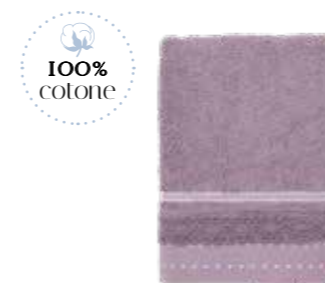

100%
cotone

mauve   blue   aqua   white

spugna
terry towel

Misura/Size: 30x50 cm, 50x100 cm,
70x140 cm - Composizione/Composi-
tion: 100% cotone/cotton - Colore/Co-
lors: 4 varianti colore/4 color variants
- Imballo/Pieces each box: 30x50 cm,
50x100 cm: 24 pezzi/pieces; 70x140 cm:
12 pezzi/pieces

30X50 CM:
Ean Code: 8028558466002
Tim Code: B310023 M119 8212 6000

50X100 CM:
Ean Code: 8028558466712
Tim Code: B310023 M12 8212 6000

70X140 CM:
Ean Code: 8028558466729
Tim Code: B310023 M36 8212 6000