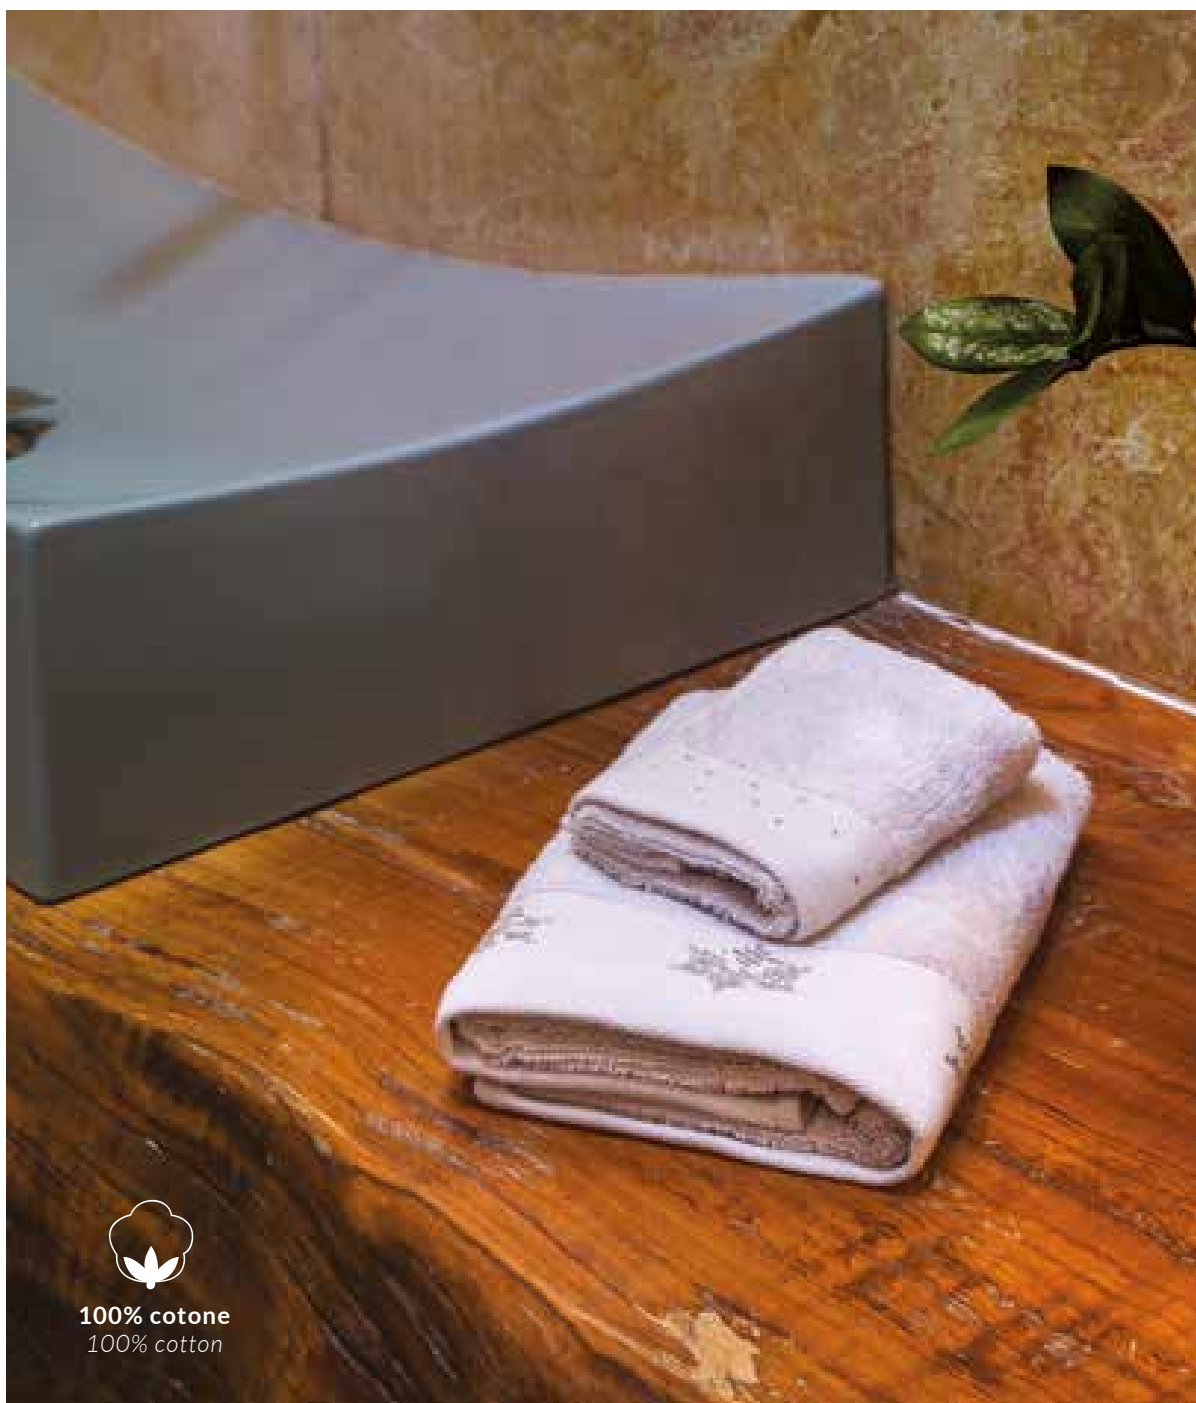

Dark grey

Grey

White

Extra soft

Idea regalo
Gift idea

100% cotone
100% cotton

15.

Set 2 spugne con strass