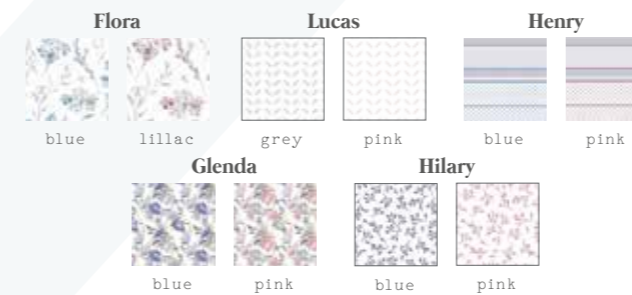

Parure Copripiumino in flannela basic basic flannel duvet cover set

Composizione / Composition: 100% cotone / cotton - **Disegni / Designs:** 5 disegni in 2 varianti colore / 5 designs in 2 color variants - **Imballo / Pieces each box:** 10 pezzi / pieces

MISURA / SIZE: single
TIM CODE: B2100198 S 8169 6000
BARCODE: 8028558332505

MISURA / SIZE: king size
TIM CODE: B2100198 P1/2 8169 6000
BARCODE: 8028558332512

MISURA / SIZE: double
TIM CODE: B2100198 M 8169 6000
BARCODE: 8028558332529