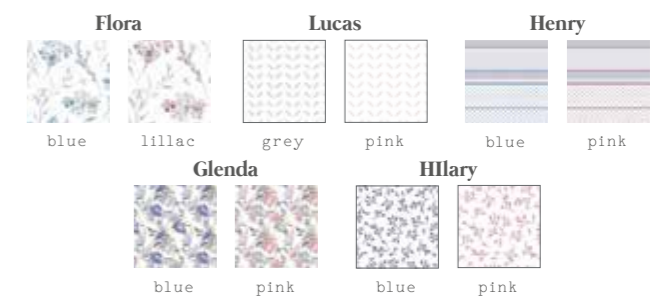

Completo letto in flannela basic basic flannel bed set

Composizione / Composition: 100% cotone / cotton - **Disegni / Designs:** 5 disegni in 2 varianti colore / 5 designs in 2 color variants - **Imballo / Pieces each box:** 10 pezzi / pieces

MISURA / SIZE: single
TIM CODE: B2100168 S 8169 6000
BARCODE: 8028558315409

MISURA / SIZE: king size
TIM CODE: B2100168 P1/2 8169 6000
BARCODE: 8028558315416

MISURA / SIZE: double
TIM CODE: B2100168 M 8169 6000
BARCODE: 8028558315423