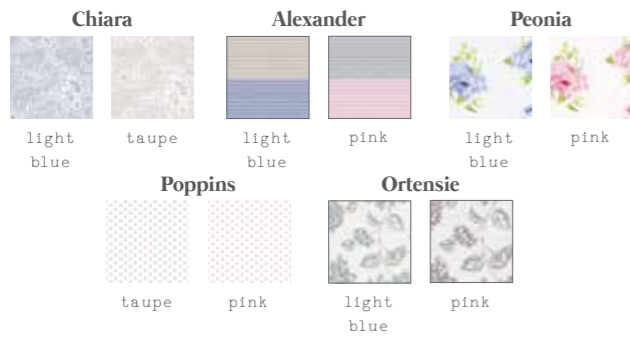

SUMMARY

Parure Copripiumino basic basic duvet cover set

Sotto con angoli flanella top top flannel fitted sheet

Coppia federe flanella basic basic flannel set 2 pillow cases

Piumino Essence Essence quilt

Composizione / Composition: 80% cotone / cotton, 20% poliestere / polyester - **Disegni / Designs:** 5 disegni in 2 varianti colore / 5 designs in 2 color variants - **Imballo / Pieces each box:** 10 pezzi / pieces

Composizione / Composition: 100% cotone / cotton - **Colori / Colors:** 5 colori / 5 colors - **Imballo / Pieces each box:** single: 12 pezzi / pieces; double: 18 pezzi / pieces

Composizione / Composition: 100% cotone / cotton - **Colori / Colors:** 4 - **Imballo / Pieces each box:** 15 pezzi / pieces

Composizione / Composition: Rivestimento / Cover: 100% poliestere, tessuto di microfibra / polyester microfiber - **Imbottitura / Filling:** 100% poliestere / polyester - **Colori / Colors:** bianco / white - **Imballo / Pieces each box:** 150x200 cm: 11 pezzi / pieces; 200x200 cm: 8 pezzi / pieces; 250x200 cm: 6 pezzi / pieces

MISURA / SIZE: double
TIM CODE: B22881 M 1075 6000
BARCODE: 8028558262574

MISURA / SIZE: single
TIM CODE: B2100199 S 8169 6000
BARCODE: 8028558332536

MISURA / SIZE: 50x80 cm
TIM CODE: B53962 CP 8169 6000
BARCODE: 8028558254494

MISURA / SIZE: 150x200 CM MISURA / SIZE: 200x200 CM
TIM CODE: B24427 S 8169 6000 TIM CODE: B24427 P1/2 8169 6000
BARCODE: 8028558254258 BARCODE: 8028558308500

MISURA / SIZE: 250x200 CM
TIM CODE: B24427 M 8169 6000
BARCODE: 8028558254272