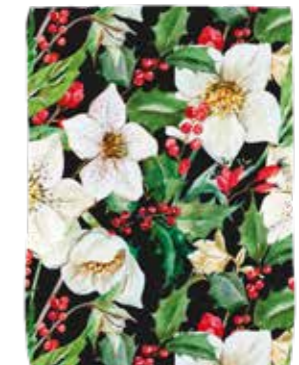

## PLAID WONDER

PLAID WONDER

120x160 cm

ELK  
multicolor

GNOME  
multicolor

WINTERFLOWERS  
multicolor