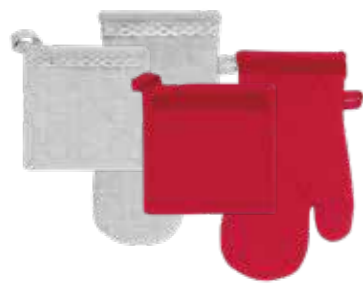

RIEPILOGO

SUMMARY

LACE
grey red