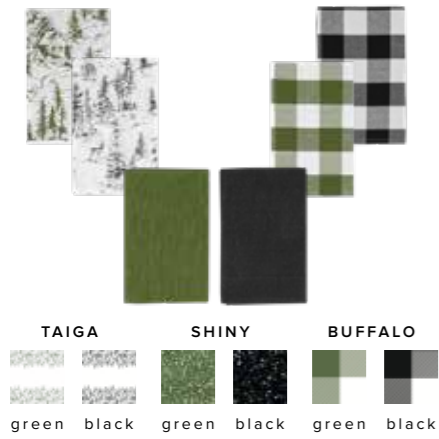

RIEPILOGO
SUMMARY

RUNNER
RUNNER

Composition: Buffalo + Taiga 100% cotone - cotton, Shiny 95% cotone - cotton 5 % fibre metallizzate - metalized fibers / Disegni - Designs: 3 disegni in 2 varianti colore - 3 designs in 2 color variants / Imballo - Pieces each box: 12 pezzi - pieces

EAN CODE: 45x140 cm: 8028558523071
TIM CODE: 45x140 cm: B61959 M326 8695 6000

GREMBIULE
APRON

Composition: 100% cotone - cotton / Disegni - Designs: 1 disegno in 2 varianti colore - 1 design in 2 color variants / Imballo - Pieces each box: 12 pezzi - pieces

EAN CODE: 60x80 cm: 8028558522777
TIM CODE: 60x80 cm: B66509 STD 8695 6000

SET PORTA PANE CON 3 STROFINACCI
GIFT SET WITH 3 KITCHEN TOWELS

Composition: 100% cotone - cotton / Disegni - Designs: 1 disegno in 2 varianti colore - 1 design in 2 color variants / Imballo - Set each box: 12 set - sets

EAN CODE: 18x18 cm - 3*40x60: 8028558522760
TIM CODE: 18x18 cm - 3*40x60: B62694 STD 8695 6000