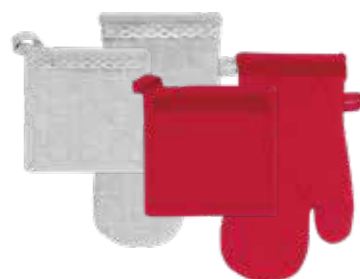

WONDER

SET PRESINA E GUANTONE SET POT HOLDER & GLOVE

Composition: cover: 100% cotone - cotton, filling: 100% poliestere / polyester /
Disegni - Designs: 1 disegno in 2 varianti colore - 1 design in 2 color variants /
Imballo - Set each box: 12 set - sets

EAN CODE: 8028558523538
TIM CODE: 17x17 cm-18x30 cm: B62698 02PZ 8699 6000