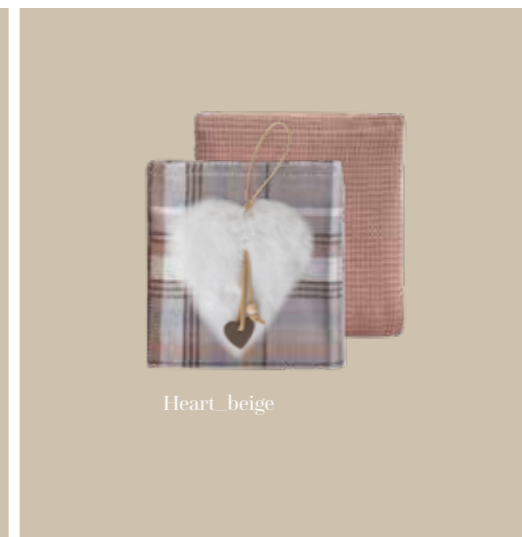

Heart_beige