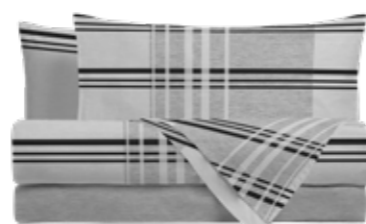

MISURA / SIZE: SINGLE:
NAV CODE: B200208-B001 SING 0046 0046

MISURA / SIZE: P 1/2:
NAV CODE: B200208-B001 P1/2 0046 0046

MISURA / SIZE: DOUBLE:
NAV CODE: B200208-B001 MATR 0046 0046

COMPLETO LETTO FLANELLA BED SET FLANNEL