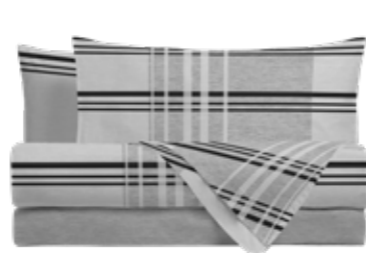

Composizione /composition: 50% cotone / cotton, 50% poliestere / polyester - Disegni / designs: 1 disegno in 1 variante colore / 1 design in 1 color variant, 1 disegno in 2 varianti colore / 1 design in 2 color variants - Imballo / pieces each box: 4 pezzi / pieces

MISURA / SIZE: SINGLE:
NAV CODE: B200209-B001 SING 0046 0046

MISURA / SIZE: P 1/2:
NAV CODE: B200209-B001 P1/2 0046 0046

MISURA / SIZE: DOUBLE:
NAV CODE: B200209-B001 MATR 0046 0046