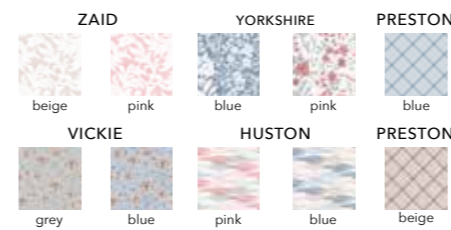

**COMPLETO LETTO FLANELLA
BED SET FLANEL**

Composizione / composition: 80% cotone / cotton, 20% poliestere / polyester - Disegni / designs: 5 disegni in 2 varianti colore / 5 design in 2 color variants - Imballo / pieces each box: 10 pezzi / pieces

MISURA / SIZE: SINGLE:
NAV CODE: B200214-B001 SING 0046 0046

MISURA / SIZE: P1/2:
NAV CODE: B200214-B001 P1/2 0046 0046

MISURA / SIZE: DOUBLE:
NAV CODE: B200214-B001 MATR 0046 0046