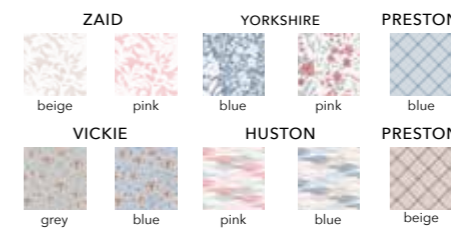

**PARURE COPRIPIUMINO FLANELLA
DUVET COVER SET FLANEL**

Composizione / composition: 80% cotone / cotton, 20% poliestere / polyester - Disegni / designs: 5 disegni in 2 varianti colore / 5 design in 2 color variants - Imballo / pieces each box: 10 pezzi / pieces

MISURA / SIZE: SINGLE:
NAV CODE: B200215-B001 SING 0046 0046

MISURA / SIZE: P1/2:
NAV CODE: B200215-B001 P1/2 0046 0046

MISURA / SIZE: DOUBLE:
NAV CODE: B200215-B001 MATR 0046 0046