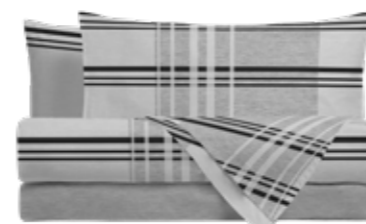

PARURE COPRIPIUMINO FLANELLA DUVET COVER SET FLANNEL

Composizione /composition: 50% cotone / cotton, 50% poliestere / polyester - Disegni / designs: 1 disegno in 1 variante colore / 1 design in 1 color variant, 1 disegno in 2 varianti colore / 1 design in 2 color variants - Imballo / pieces each box: 4 pezzi / pieces

MISURA / SIZE: SINGLE:
NAV CODE: B200210-B001 SING 0046 0046

MISURA / SIZE: P 1/2:
NAV CODE: B200210-B001 P1/2 0046 0046

MISURA / SIZE: DOUBLE:
NAV CODE: B200210-B001 MATR 0046 0046