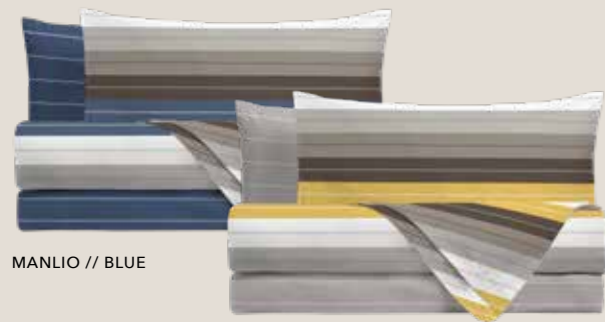

MISURA / SIZE: P 1/2:
NAV CODE: B200237-B001 P1/2 0045 0046

MISURA / SIZE: DOUBLE:
NAV CODE: B200237-B001 MATR 0045 0046

MOSCATO

Linea letto

Completo letto/ Parure copripiumino

Bed set / duvet cover set

SINGLE - P1/2 - DOUBLE