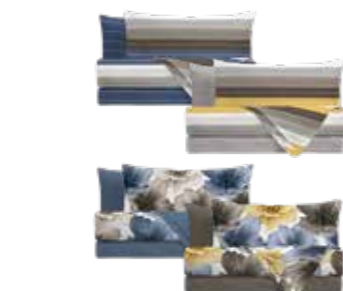

COMPLETI LETTO BED SET

Composizione /composition: 100% cotone /cotton - Disegni / designs: 2 disegni in 2 varianti colore / 2 designs in 2 color variants - Imballo / pieces each box: 10 pezzi / pieces

MISURA / SIZE: SINGLE:
NAV CODE: B200186-B001 SING 0046 0046

MISURA / SIZE: P1/2:
NAV CODE: B200186-B001 P1/2 0046 0046

MISURA / SIZE: DOUBLE:
NAV CODE: B200186-B001 MATR 0046 0046