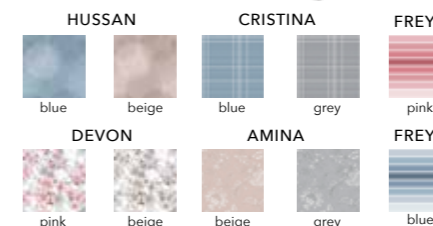

COMPLETO LETTO BASIC BASIC BED SET

Composizione /composition: 80% cotone / cotton, 20% poliestere / polyester - Disegni / designs: 5 disegni in 2 varianti colore / 5 designs in 2 color variants - Imballo / pieces each box: 10 pezzi / pieces

MISURA / SIZE: SINGLE:
NAV CODE: B200212-B001 SING 0046 0046

MISURA / SIZE: P1/2:
NAV CODE: B200212-B001 P1/2 0046 0046

MISURA / SIZE: DOUBLE:
NAV CODE: B200212-B001 MATR 0046 0046