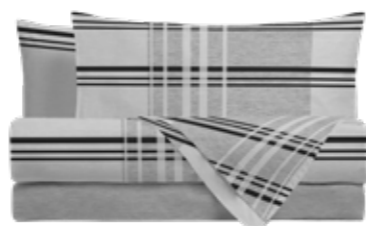

PARURE COPRIPIUMINO FLANELLA DUVET COVER SET FLANNEL

Composizione /composition: 50% cotone / cotton, 50% poliestere / polyester - Disegni / designs: 1 disegno in 1 variante colore / 1 design in 1 color variant, 1 disegno in 2 varianti colore / 1 design in 2 color variants - Imballo / pieces each box: 4 pezzi / pieces

MISURA / SIZE: SINGLE:
NAV CODE: B200210-B001 SING 0046 0046

MISURA / SIZE: P 1/2:
NAV CODE: B200210-B001 P1/2 0046 0046

MISURA / SIZE: DOUBLE:
NAV CODE: B200210-B001 MATR 0046 0046