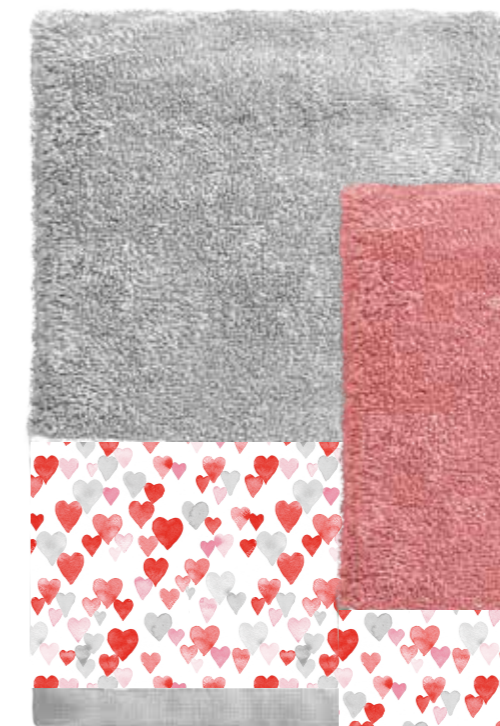

Set 2
Terry Towels

SET 2 SPUGNE

set 2 terry towels

Composition: cover 100% cotone - cotton
Dimensioni 30x50 cm / 50x100 cm

EAN CODE: 8028558495668   TIM CODE: B310059 CP 0046 6000
30x50 - 50x100:   30x50 - 50x100: