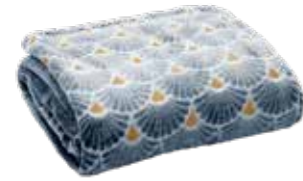

MISURA / SIZE: SINGLE:
Ean code: 8028558512440
Tim code: B2100869 S 8521 6000

MISURA / SIZE: DOUBLE:
Ean code: 8028558512471
Tim code: B2100869 M 8521 6000

Riepilogo

SUMMARY

COPERTA GALAXY // GALAXY BLANKET