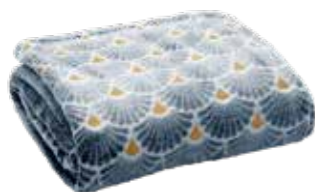

MISURA / SIZE: SINGLE:
Ean code: 8028558524863
Tim code: B2100881 S 8169 8019

MISURA / SIZE: DOUBLE:
Ean code: 8028558524887
Tim code: B2100881 M 8169 8019

JUPITER COLLECTION

COPERTA GALAXY // GALAXY BLANKET